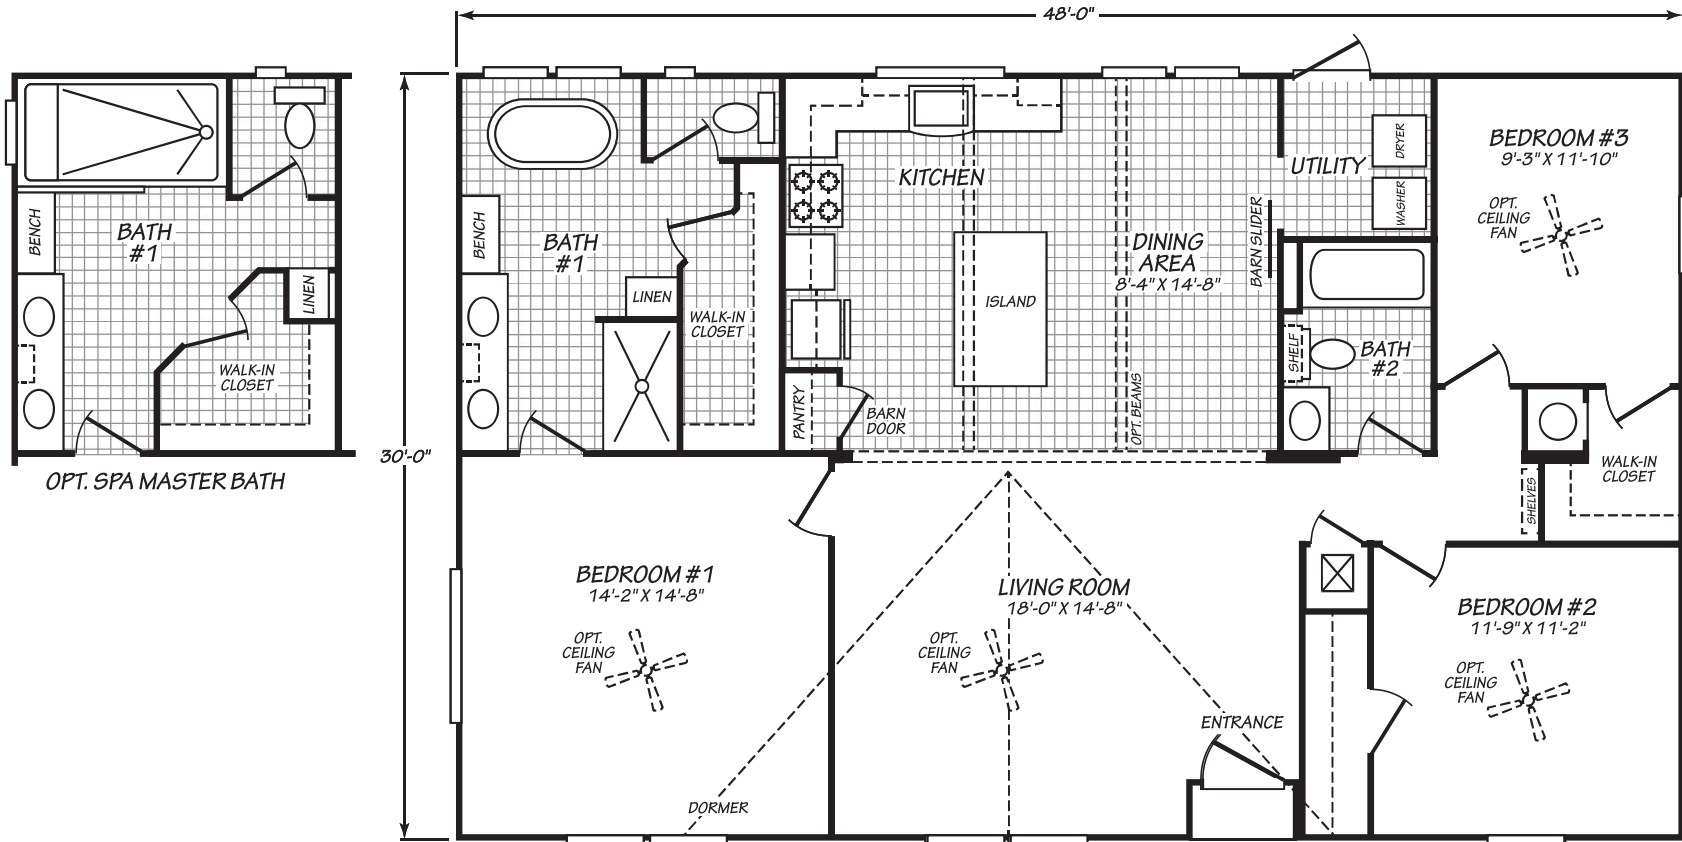

KEYSTONE

REPO Palm Harbor 30X48

MODEL 30483Z - REPO

3 Bedroom • 2 Bath • 1,432 Square Feet

©2024 PALM HARBOR HOMES INC. ALL RIGHTS RESERVED

Important: Because we continually update and modify our products, it is important for you to know that our brochures and literature are for illustrative purposes only. **ILLUSTRATIONS MAY SHOW OPTIONAL FEATURES.** All information contained herein may vary from the actual home we build. Dimensions are nominal length and width measurements are from exterior wall to exterior wall. We reserve the right to make changes at any time, without notice or obligation, in prices, colors, materials, specifications, features and models. Please check with your retailer for specific information about the home you select.